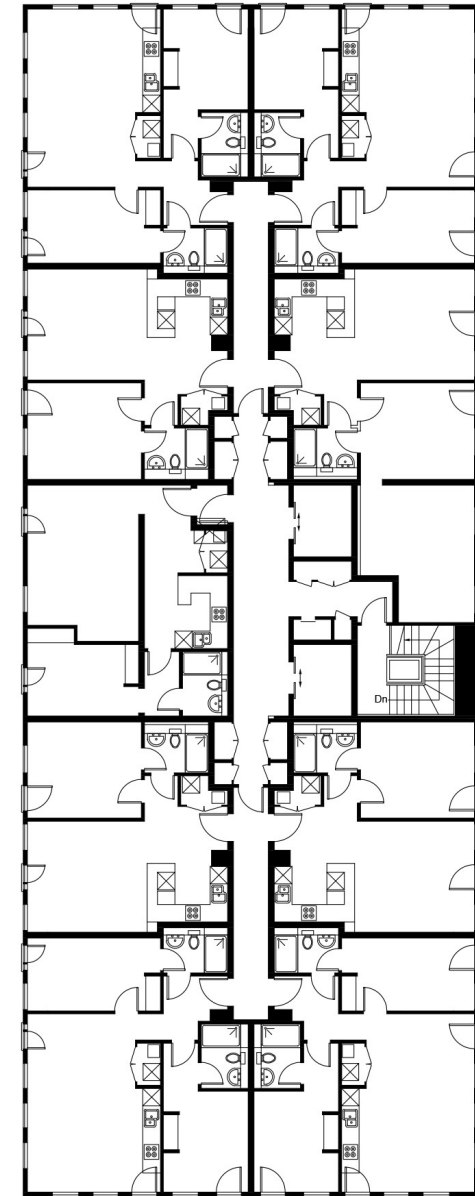

Approximate Gross Internal Area = 1500.5 sq m / 16151 sq ft

First - Fifth Floor

Sixth - Eighteenth Floor

Illustration for identification purposes only, measurements are approximate,
not to scale. (ID384390)