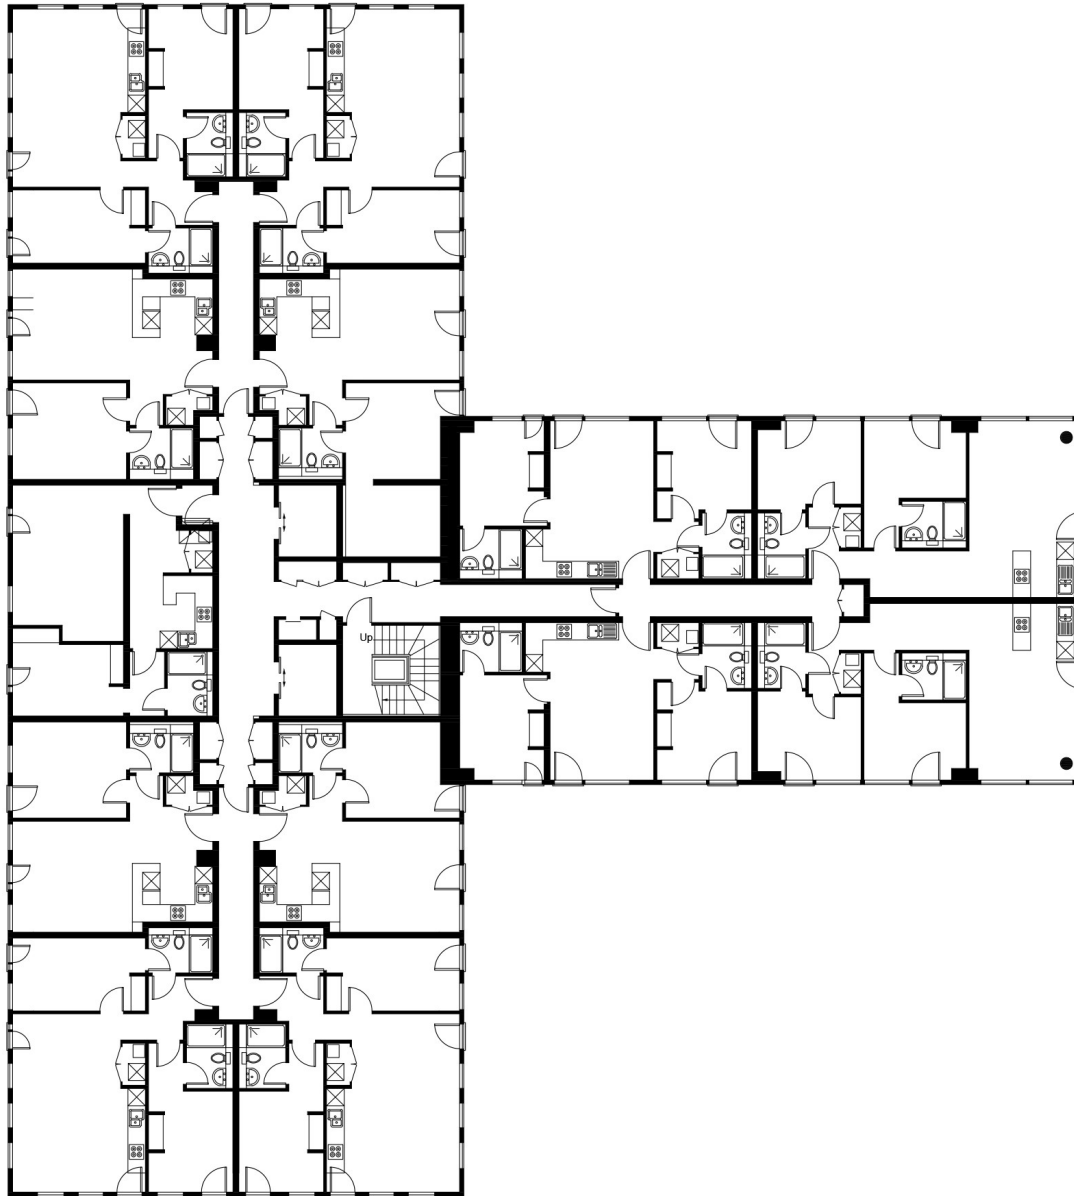

Approximate Gross Internal Area = 1500.5 sq m / 16151 sq ft

First - Fifth Floor

Sixth - Eighteenth Floor

Illustration for identification purposes only, measurements are approximate,
not to scale. (ID384390)